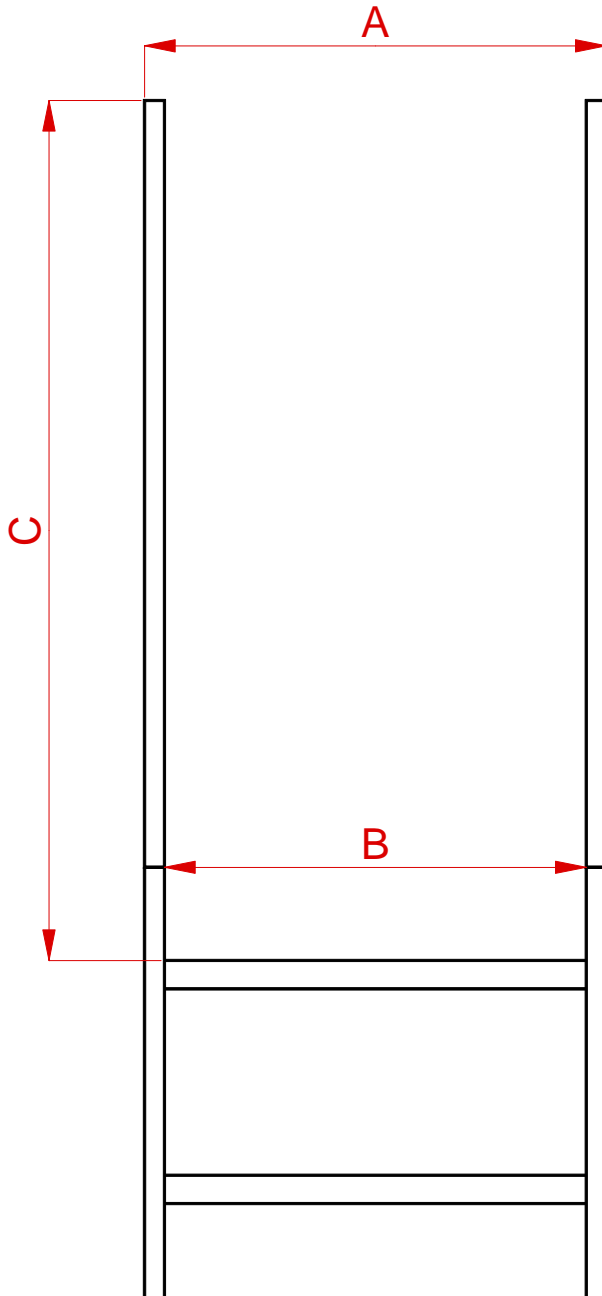

FIXED LADDER 600MM
Widened upright extensions for access

Dimensions		
A	652mm	2' 1 3/4"
B	600mm	24"
C	1140mm	3' 8 7/8"

DO NOT COPY

© Jomy

ALL RIGHTS RESERVED

JOMY®