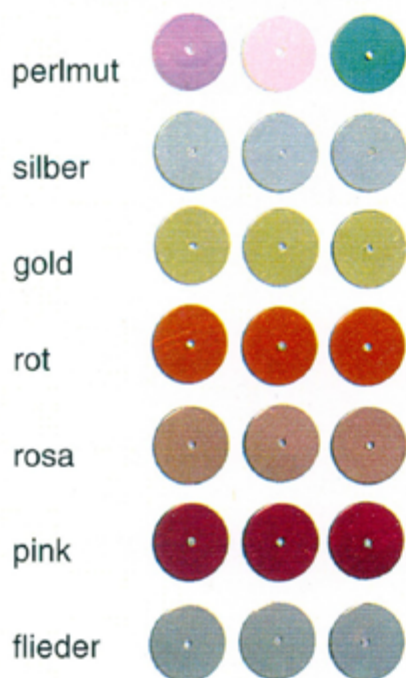

Pailletten

Formen / Farbe	Rund 6mm	Rund 10mm	Rund 15mm	Sterne 8mm	Sterne 15mm	Schüss 6mm	Schüss 10mm	Blatt 13mm	Blatt 19mm	Schwalben	Elefant	Schmetterling
perlm. gem.	568.100	568.300	568.400	568.500	568.600	568.700	568.800	569.000				
multi-color	568.109	568.309	568.409	568.509	568.609	568.709	568.809	569.009	569.109	569.209	569.309	569.409
silber	568.110	568.310	568.410	568.510	568.610	568.710	568.810	569.010	569.110			
gold	568.120	568.320	568.420	568.520	568.620	568.720	568.820	569.020	569.120			
kupfer	568.130	568.330		568.530	568.630	568.730	568.830					
rot	568.140	568.340	568.440	568.540	568.640	568.740	568.840					
rosa	568.145	568.345		568.545	568.645		568.845					
pink	568.146	568.346	568.446	568.546	568.646	568.746	568.846					
flieder	568.148	568.348		568.548	568.648	568.748	568.848		569.148			
violett	568.150	568.350	568.450	568.550	568.650	568.750	568.850					
hellblau	568.158	568.358	568.458	568.558	568.658	568.758	568.858					
blau	568.160	568.360	568.460	568.560	568.660	568.760	568.860					
türkis	568.165	568.365	568.465	568.565	568.665	568.765	568.865		569.165			
hellgrün	568.168	568.368	568.468	568.568	568.668	568.768			569.168			
grün	568.170	568.370	568.470	568.570	568.670	568.770	568.870	569.070	569.170			
schwarz	568.190	568.390		568.590		568.790	568.890					
glitter silber	568.191	568.391	568.491	568.591	568.691	568.791	568.891