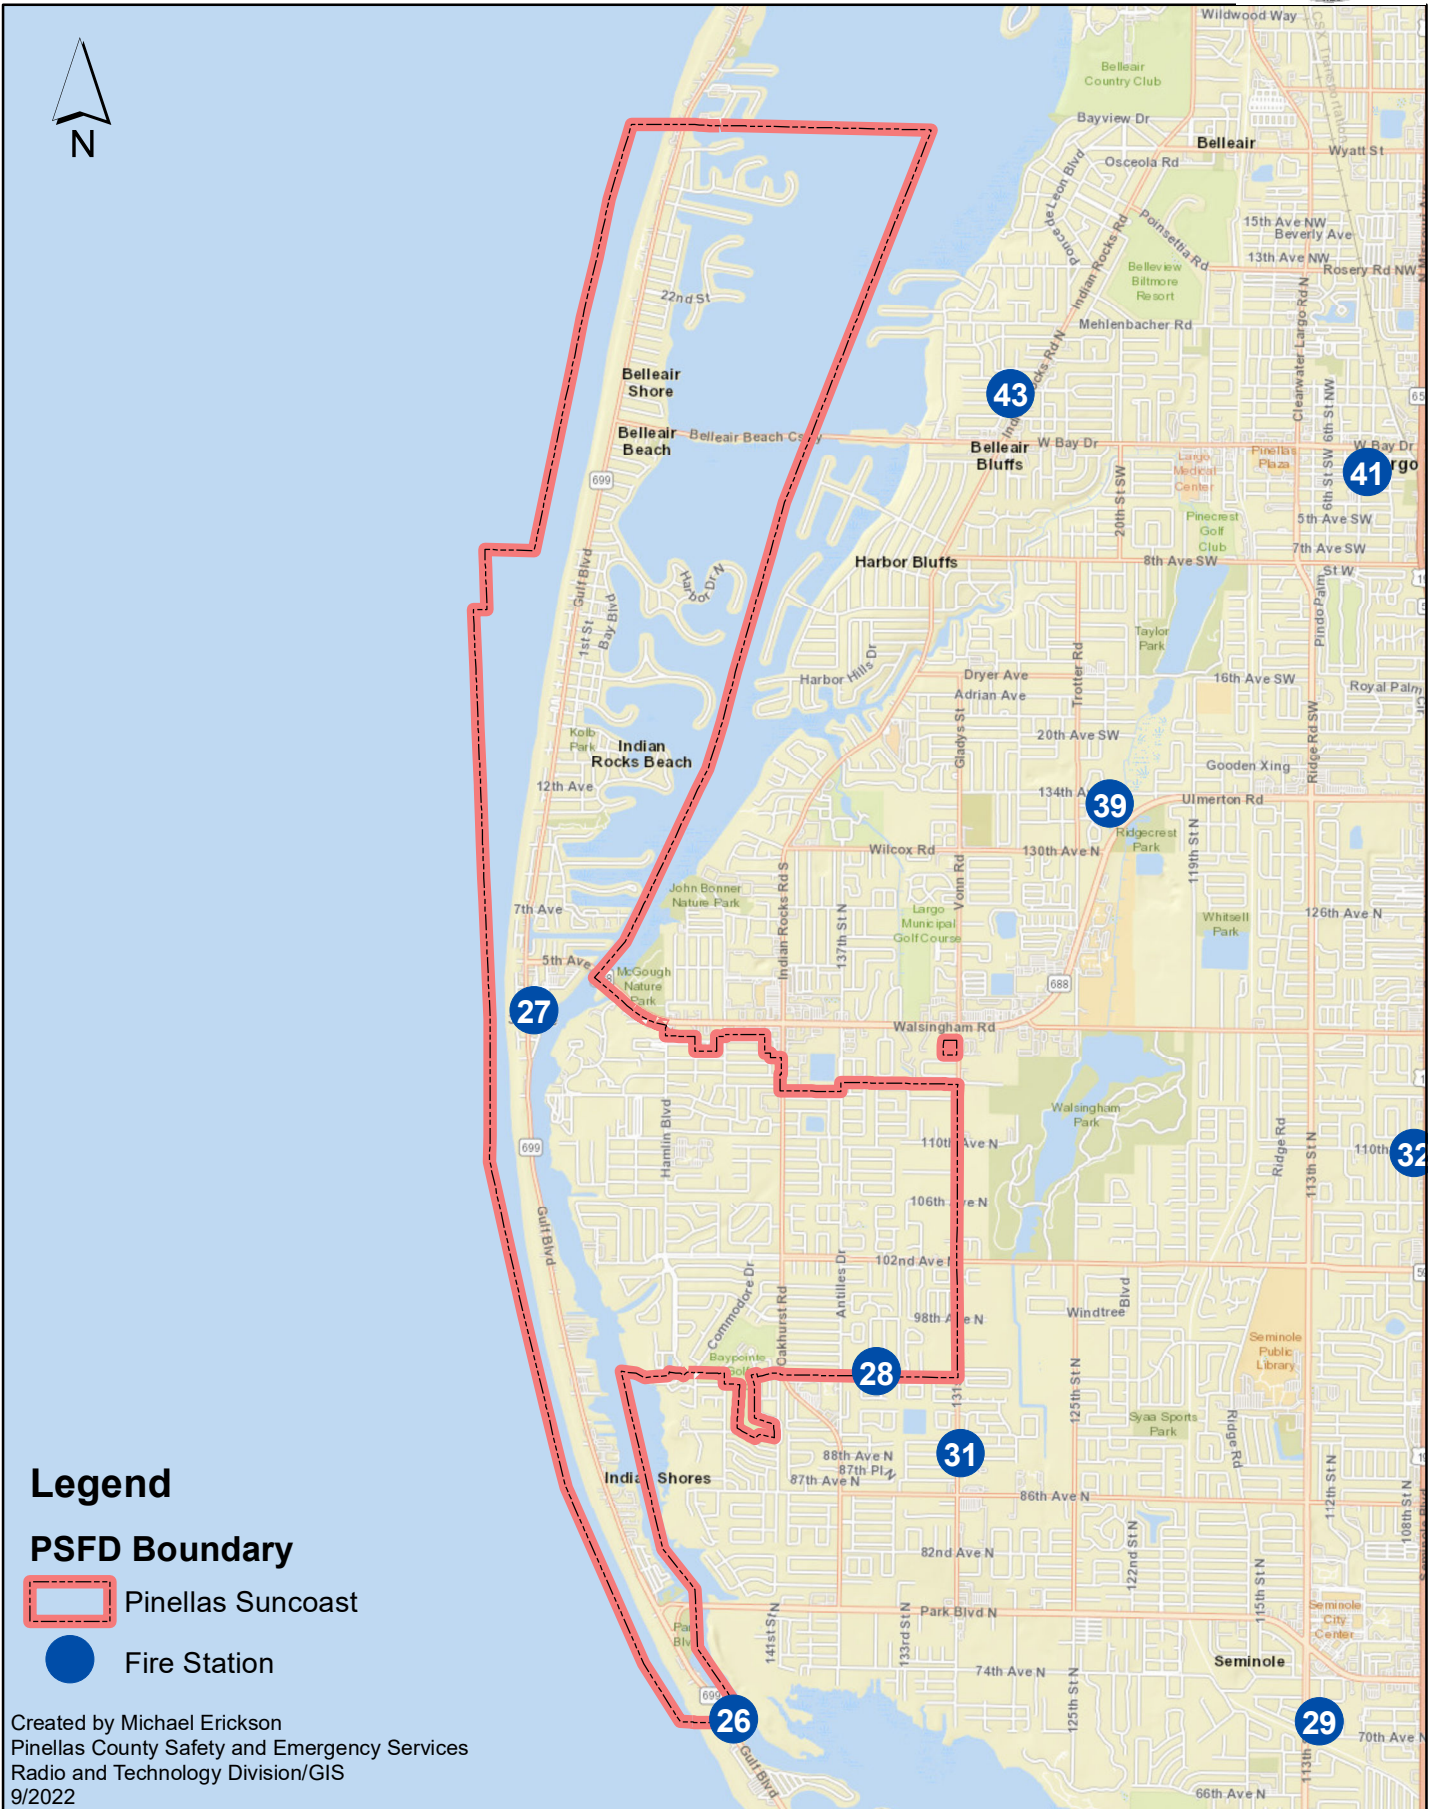

Pinellas Suncoast Fire District

Pinellas Suncoast Fire and Rescue District Boundary

Legend

- PSFD Boundary**
- Pinellas Suncoast
- Fire Station

Created by Michael Erickson
 Pinellas County Safety and Emergency Services
 Radio and Technology Division/GIS
 9/2022