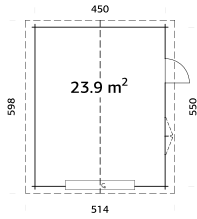

ROGER 23,9 M² WITH SECTIONAL DOOR

Art. No.: ● 102502 ● 102503 ● 102505 ● 102504

44 mm

A=217 cm
B=287 cm

19 mm

Double glass

Option 7 rolls,
12 packs

Option 106632