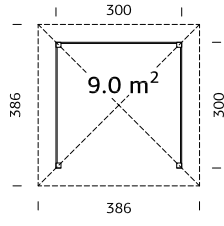

BETTY 9,0 M²

Art. No.: ● 103798 ● 103799 ● 103801 ● 103800 ○ 109006