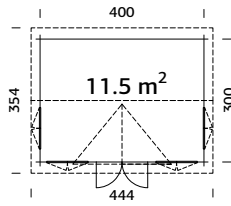

28 mm

A=205 cm
B=249 cm

19 mm

Window: real glass, Door: toughened glass

Option 2 rolls, 6 packs

Option 106630

CLAUDIA 11,5 M²

Art. No.: ● 102519 ● 102520 ● 102522 ● 102521