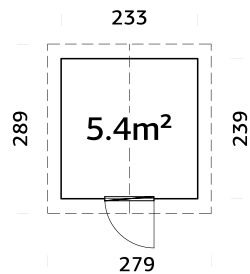

A=188 cm
B=259 cm

Included
16 mm

Acrylglas

Option
2 rolls,
5 packs

Option
106629

LUCAS 5,4 M²

Art. No.: ● 108617

16+32 mm