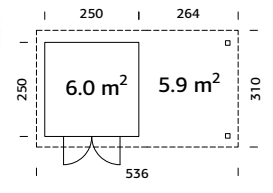

LARA 6,0+5,9 M²

Art. No.: ● 101587