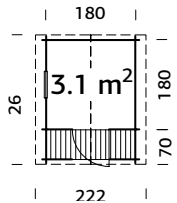

A=352 cm
B=204 cm
C=220 cm

A=100 mm
B=100 mm

A=852 cm
B=894 cm

3-14 years
max 50 kg

Round-
wood

SANDY 14 / 16

Art. No.: ● 103629 / 103633

A=137 cm / 157 cm
B=137 cm / 157 cm
C=21 cm

JESPER SET 3

TOWER WITH ROOF
+ CLIMBING WALL
+ SWING BEAM

Art. No.: ● 109496

Two swing seats included.
NB! Slide is an optional extra.

A=361 cm	A=90x90 mm	A=761 cm	A=120 cm	B=304 cm	B=70x70 mm	B=704 cm	3-14 years max 50 kg
B=304 cm	B=70x70 mm	B=704 cm	C=314 cm	Square wood			

SAM 2,4 M²

Art. No.: ● 101761

19 mm	A=149 cm B=194 cm	16 mm	Acryl-glass	Option 1 roll, 3 packs

STINA 3,1 M²

Art. No.: ● 101766

19 mm	A=149 cm B=193 cm	16 mm	Acryl-glass	Option 1 roll, 3 packs

TOBY 2,1 M²

Art. No.: ● 101129

16+28 mm	A=117 cm B=169/287 cm	16 mm	Acryl-glass	Option 1 roll, 2 packs

TOBY SWING BEAM

Art. No.: ● 109386

A=241 cm	A=90x90 mm	A=445 cm	3-14 years max 50 kg	Square wood
B=208 cm	B=70x70 mm	B=700 cm		
C=214 cm				