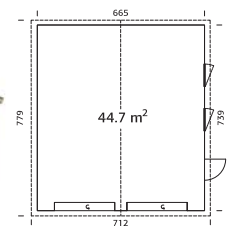

ANDRE 44,7 M² WITH SECTIONAL DOOR

Art. No.: ● 108616

- 160 mm
- A=216 cm
  B=357 cm
- Roof: 19 mm
  Floor: -
- Double glass
- Option 11 rolls,
  23 packs
- Option 2 x
  106630