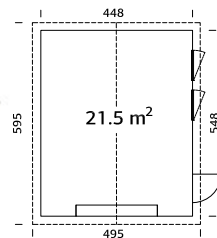

ANDRE 21,5 M² KIT

Art. No.: ● 108613

- 160 mm
- A=216 cm
  B=316 cm
- Roof: 19 mm
  Floor: -
- Double glass
- Option 7 rolls,
  13 packs
- Option 107632