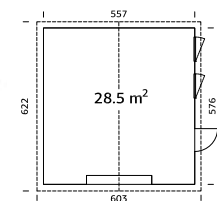

ANDRE 28,5 M² KIT

Art. No.: ● 108614

- 160 mm
- A=216 cm
  B=337 cm
- Roof: 19 mm
  Floor: -
- Double glass
- Option 7 rolls,
  15 packs
- Option 107629+
  106630