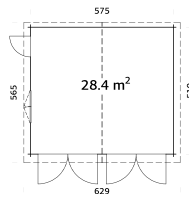

Art. No.: ● 101907 ● 101908 ● 101910 ● 101909

- 44 mm
- A=217 cm
B=310 cm
- 19 mm
- Double glass
- Option 9 rolls,
14 packs
- Option 106632

ROGER 28,4 M² WITH WOODEN GATE

Art. No.: ● 102399 ● 102400 ● 102402 ● 102401