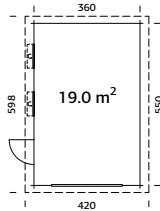

RASMUS 19,0 M² KIT

Art. No.: ● 101894

44 mm

A=228 cm
B=253 cm

19 mm

Real glass

Option

6 rolls,

107172

Option

106628