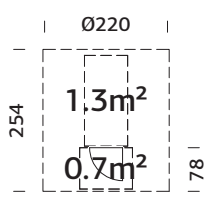

ANITA 1,3+0,7 M²

Art. No.: ● 110070

NB! Heater is an optional extra.

- 42 mm
- A=220 cm
  B=225 cm
- Floor grates
  28 mm
- Toughened glass
- Option
  2 rolls
- Incl.