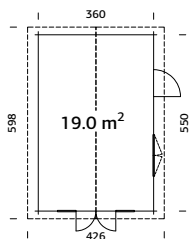

- 28 mm
- A=182 cm
B=245 cm
- 16 mm
- Option
- Real glass
- Option
4 rolls,
10 packs
- Option
106631

VALENTINE 4,7 M²

Art. No.: ● 109452

VALENTINE 6,1 M²

Art. No.: ● 109454

VALENTINE 9,0 M²

Art. No.: ● 109458

44 mm

A=228 cm
B=302 cm

19 mm

Double toughened glass

Option 5 rolls, 10 packs

Option 106632

IRENE 13,9 M²

Art. No.: ● 102331 ● 102332 ● 102334 ● 102333

44 mm

A=228 cm
B=321 cm

19 mm

Window: double glass, Door: double toughened glass

Option 7 rolls, 14 packs

Option 106632

IRENE 19,0 M²

Art. No.: ● 102351 ● 102352 ● 102354 ● 102353

44 mm

A=217 cm
B=276 cm

19 mm

Window: double glass, Door: double toughened glass

Option 6 rolls, 10 packs

Option 106632

IRENE 23,9 M²

Art. No.: ● 102367 ● 102368 ● 102370 ● 102369