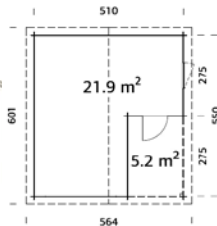

ROGER 21,9+5,2 M² WITH SECTIONAL DOOR

Art. No.: ● 102486 ● 102487 ● 102489 ● 102488

- 44 mm
- A=228 cm
  B=321 cm
- 19 mm
- Double glass
- Option 7 rolls,
  14 packs
- Option 106632