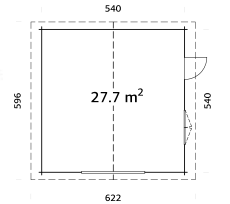

ROGER 27,7 M² KIT

Art. No.: ● 101911 ● 101912 ● 101914 ● 101913

70 mm

A=230 cm
B=312 cm

19 mm

Double glass

Option 8 rolls,
14 packs

Option 106632