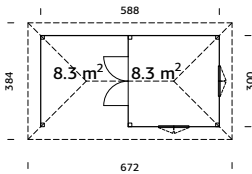

BIANCA SET 9 16,6 M²

Art. No.: ● 110224 ● 110226 ● 110227 ● 110225

N

28 mm
A=210 cm
B=323 cm
19 mm
Option
4 mm
Window: real
glass, Door:
toughened
glass
Option 106629+
106630
Option 9 rolls,
15 packs