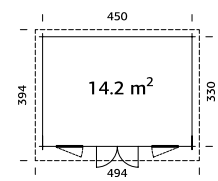

44 mm

A=228 cm
B=257 cm

19 mm

Double
toughened
glass

Option
7 rolls,
107174

Option
106628

LISA 11,5 M²

Art. No.: ● 102281 ● 102282 ● 102284 ● 102283

34 mm

A=211 cm
B=234 cm

19 mm

Window: real
glass, Door:
toughened glass

Option
3 rolls,
107166

Option
107375

LISA 14,2 M²

Art. No.: ● 102197 ● 102198 ● 102200 ● 102199

44 mm

A=211 cm
B=239 cm

19 mm

Double
toughened
glass

Option
3 rolls,
107171

Option
107375

LISA 19,4 M²

Art. No.: ● 101749 ● 101750 ● 101752 ● 101751