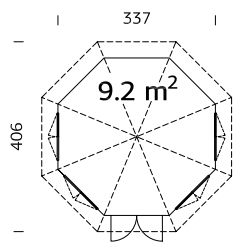

16 mm

19 mm

Window: double glass, Door: double toughened glass

Option 7 packs

VERONICA 4 9,2 M²

Art. No.: ● 107374

34 mm

A=222 cm
B=326 cm