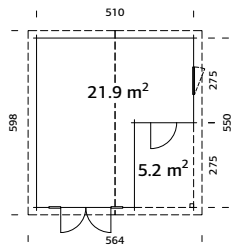

- 28 mm
- A=182 cm
B=245 cm
- 16 mm
- Option
- Real glass
- Option
4 rolls,
10 packs
- Option
106631

VALENTINE 4,7 M²

Art. No.: ● 109452

VALENTINE 6,1 M²

Art. No.: ● 109454

VALENTINE 9,0 M²

Art. No.: ● 109458

44 mm

A=228 cm
B=302 cm

19 mm

Double toughened glass

Option 5 rolls, 10 packs

Option 106632

IRENE 13,9 M²

Art. No.: ● 102331 ● 102332 ● 102334 ● 102333

34 mm

A=205 cm
B=268 cm

19 mm

Window: real glass
Door: toughened glass

Option 4 rolls, 7 packs

Option 106632

IRENE 21,9+5,2 M²

Art. No.: ● 102490 ● 102491 ● 102493 ● 102492

44 mm

A=228 cm
B=321 cm

19 mm

Window: double glass, Door: double toughened glass

Option 7 rolls, 14 packs

Option 106632

IRENE 19,0 M²

Art. No.: ● 102351 ● 102352 ● 102354 ● 102353