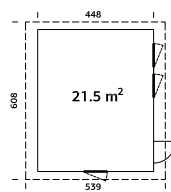

ANNIKA 21,5 M²

Art. No.: ● 101257