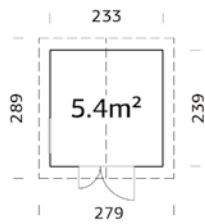

NILS 5,4 M²

Art. No.: ● 101180 ● 101181 ● 101183 ● 101182

16+32 mm

A=188 cm
B=238 cm

Included
16 mm

Acrylglas

Option
2 rolls,
4 packs

Option
106629