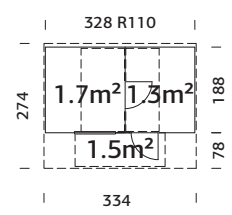

ANETTE 3,0+1,5 M²

Art. No.: ● 110071

NB! Heater is an optional extra.

- 42 mm
- A=220 cm
  B=225 cm
- Floor grates
  28 mm
- Window: double glass,
  Door: toughened glass
- Option
  2 rolls
- Incl.