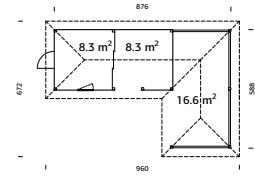

BIANCA SET 1 33,2 M²

N

Art. No.: ● 110262 ● 110264 ● 110265 ● 110263

28 mm

A=210 cm
B=323 cm

19 mm

Option

4 mm

5 mm

Window, door: real glass, Sliding door: toughened glass

Option
14 rolls,
25 packs