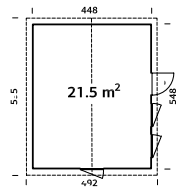

19 mm

28 mm

Double
toughened
glass

EPDM
107166
Incl.

CHARLOTTE 21,5 M²

Art. No.: ● 101253

160 mm

A=216 cm
B=326 cm