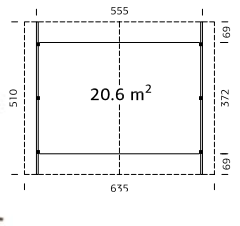

ROBERT 20,6 M²

Art. No.: ● 101029 ● 101030 ● 101032 ● 101031 ○ 108956

- 120x120 mm
- A=199 cm
  B=363 cm
- 19 mm
- Option 9 rolls,
  14 packs
- Option 106632