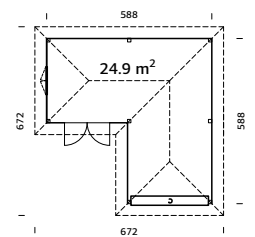

Option

Window: real
glass, Door:
toughened
glass

Option
11 rolls,
18 packs

BIANCA SET 6 24,9 M²

28 mm

A=210 cm
B=323 cm

19 mm

Option