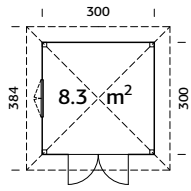

BIANCA SET 5 8,3 M²

Art. No.: ● 110128 ● 110130 ● 110131 ● 110129

28 mm
A=210 cm B=323 cm
19 mm
Option
Window: real glass, Door: toughened glass
Option 106630
Option 6 rolls, 9 packs