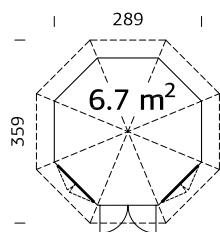

16 mm

19 mm

Window: double glass, Door: double toughened glass

Option 16 packs

VERONICA 2 6,7 M²

Art. No.: ● 103744

28 mm

A=215 cm
B=310 cm