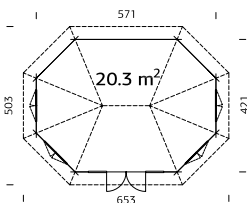

HANNA 20,3 M²

Art. No.: ● 106189 ● 106190 ● 106192 ● 106191