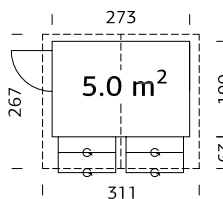

STELLA 5,0 M²

Art. No.: ● 101137 ● 101138 ● 101140 ● 101139

- 16+32 mm
- A=189 cm
  B=229 cm
- 16 mm
- Option
- Option
  2 rolls,
  4 packs