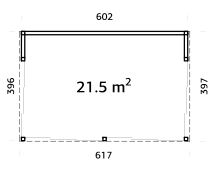

NOVA 21,5 M²

Art. No.: ● 108609 ● 108610 ● 108611 ● 108612 ○ 109026

NB! Terrace not included.
Also available as a kit without sliding door set and polycarbonate roof.

- 18+70 mm
- A=225 cm
  B=288 cm
- Polycarbonate roof
- Toughened glass
- mm