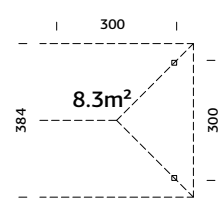

BIANCA EXTRA ROOF WITH TWO POSTS 8,3 M²

Art. No.: ● 109374 ● 110159 ● 110160 ● 110158

- 120x120 mm
- A=210 cm
  B=319 cm
- 19 mm
- Option
- Option
  3 rolls,
  6 packs
- Option
  106630