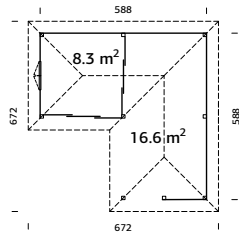

BIANCA SET 3 24,9 M²

Art. No.: ● 110254 ● 110256 ● 110257 ● 110255

28 mm

A=210 cm
B=323 cm

19 mm

Option

Window: real
glass, Sliding
door: tough-
ened glass

Option
11 rolls,
18 packs