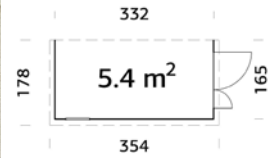

MIA 5,4 M²

Art. No.: ● 101184 ● 101185 ● 101187 ● 101186

16+32 mm

A=173 cm
B=210 cm

Included
16 mm

Option
1 roll