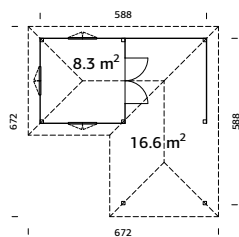

Option

Toughened
glass

Option
11 rolls,
18 packs

BIANCA SET 5 24,9 M²

Art. No.: ● 110258 ● 110260 ● 110261 ● 110259

28 mm

A=210 cm
B=323 cm

19 mm