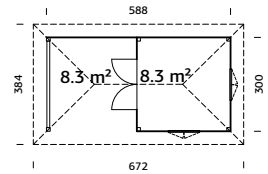

BIANCA SET 8 16,6 M²

Art. No.: ● 110220 ● 110222 ● 110223 ● 110221

N

28 mm
A=210 cm
B=323 cm
19 mm
Option
4 mm
Window: real
glass, Door:
toughened
glass
Option 106629+
106630
Option 9 rolls,
15 packs