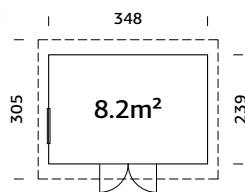

STIG 8,2 M²

Art. No.: ● 110073

16+32 mm

A=205 cm
B=250 cm

Included
16 mm

Acrylglas

Option
2 rolls,
107169

Option
106627