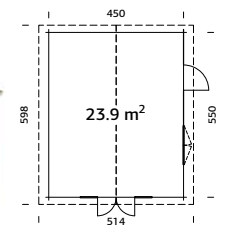

44 mm

A=228 cm
B=302 cm

19 mm

Double toughened glass

Option 5 rolls, 10 packs

Option 106632

IRENE 13,9 M²

Art. No.: ● 102331 ● 102332 ● 102334 ● 102333

44 mm

A=228 cm
B=321 cm

19 mm

Window: double glass, Door: double toughened glass

Option 7 rolls, 14 packs

Option 106632

IRENE 19,0 M²

Art. No.: ● 102351 ● 102352 ● 102354 ● 102353

44 mm

A=217 cm
B=276 cm

19 mm

Window: double glass, Door: double toughened glass

Option 6 rolls, 10 packs

Option 106632

IRENE 23,9 M²

Art. No.: ● 102367 ● 102368 ● 102370 ● 102369

44 mm

A=217 cm
B=287 cm

19 mm

Window: double glass, Door: double toughened glass

Option 7 rolls, 12 packs

Option 106632

IRENE 27,7 M²

Art. No.: ● 102375 ● 102376 ● 102378 ● 102377