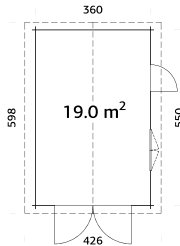

ROGER 19,0 M² WITH WOODEN GATE

Art. No.: ● 102347 ● 102348 ● 102350 ● 102349

44 mm

A=217 cm
B=276 cm

19 mm

Double glass

Option

6 rolls,

10 packs

Option

106632