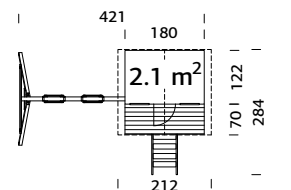

TOBY SET

ART. NO.: ● 109507

Two swing seats included.
NB! Slide is an optional extra.

16+28 mm	A=117 cm B=169/287 cm	16 mm	Acryl-glass	Option 1 roll, 2 packs