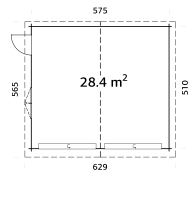

ROGER 28,4 M² WITH SECTIONAL DOOR

Art. No.: ● 102403 ● 102404 ● 102406 ● 102405

- 44 mm
- A=217 cm
  B=310 cm
- 19 mm
- Double glass
- Option 9 rolls,
  14 packs
- Option 106632