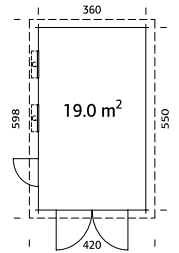

RASMUS 19,0 M² WITH WOODEN GATE

Art. No.: ● 102415

44 mm

A=228 cm
B=253 cm

19 mm

Real glass

Option

6 rolls,

107172

Option

106628