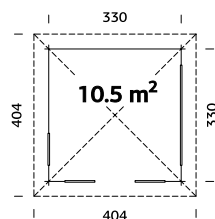

19 mm

28 mm

Double
toughened
glass

EPDM
107166
Incl.

CHARLOTTE 21,5 M²

Art. No.: ● 101253

160 mm

A=216 cm
B=326 cm

16 mm

19 mm

Window: double glass, Door: double toughened glass

Option 7 packs

VERONICA 4 9,2 M²

Art. No.: ● 107374

34 mm

A=222 cm
B=326 cm

16 mm

19 mm

Window: double glass, Door: double toughened glass

Option 9 packs

VERONICA 7 9,2 M²

Art. No.: ● 107373

34 mm

A=222 cm
B=326 cm

16 mm

19 mm

Window: double glass, Door: double toughened glass

Option 9 packs

JULIE 10,5 M²

Art. No.: ● 103760 ● 103761 ● 103763 ● 103762

28 mm

A=217 cm
B=310 cm