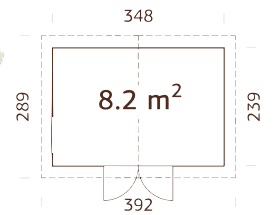

A=188 cm
B=238 cm

Included
16 mm

Acrylglas

Option
2 rolls,
4 packs

Option
106629

NILS 8,2 M²

Art. No.: ● 101188 ● 101189 ● 101191 ● 101190

16+32 mm