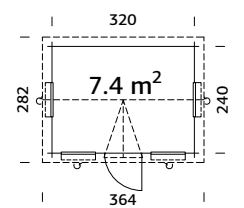

44 mm

A=217 cm
B=287 cm

19 mm

Window: double glass, Door: double toughened glass

Option 7 rolls, 12 packs

Option 106632

IRENE 27,7 M²

Art. No.: ● 102375 ● 102376 ● 102378 ● 102377

70 mm

A=230 cm
B=312 cm

19 mm

Window: double glass, Door: double toughened glass

Option 8 rolls, 14 packs

Option 106632

CLAUDIA 7,4 M²

Art. No.: ● 101753 ● 101754 ● 101756 ● 101755