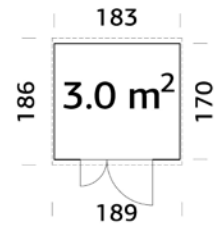

LEIF 2,2 M²

Art. No.: ● 101080 ● 107379 ● 107380 ● 107381

16+32 mm

A=173 cm
B=189 cm

16 mm

Option
1 roll

LEIF 3,0 M²

Art. No.: ● 101071 ● 101072 ● 101074 ● 101073