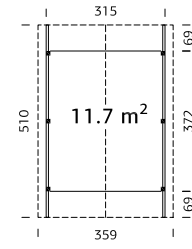

ANDRE 44,7 M² WITH SECTIONAL DOOR

Art. No.: ● 108616

- 160 mm
- A=216 cm
B=357 cm
- Roof: 19 mm
Floor: -
- Double glass
- Option 11 rolls,
23 packs
- Option 2 x
106630

ROBERT 11,7 M²

Art. No.: ● 101013 ● 101014 ● 101016 ● 101015 ○ 108955