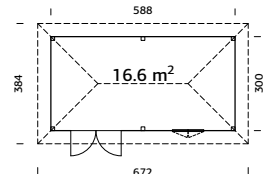

BIANCA SET 10 16,6 M²

N

28 mm
A=210 cm
B=323 cm
19 mm
Option
4 mm
Real glass
Option 106629+
106630
Option 9 rolls,
15 packs