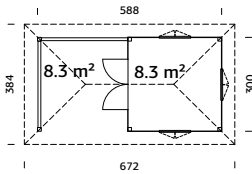

BIANCA SET 7 16,6 M²

Art. No.: ● 110216 ● 110218 ● 110219 ● 110217

N

28 mm
A=210 cm
B=323 cm
19 mm
Option
4 mm
Window: real
glass, Door:
toughened
glass
Option 106629+
106630
Option 9 rolls,
15 packs