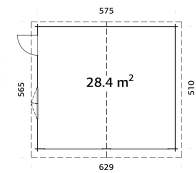

Art. No.: ● 101907 ● 101908 ● 101910 ● 101909

- 44 mm
- A=217 cm
B=310 cm
- 19 mm
- Double glass
- Option 9 rolls,
14 packs
- Option 106632

ROGER 28,4 M² WITH WOODEN GATE

Art. No.: ● 102399 ● 102400 ● 102402 ● 102401