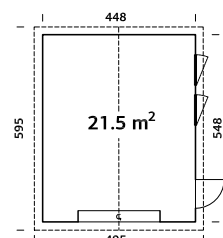

ANDRE 21,5 M² WITH SECTIONAL DOOR

ART. NO.: ● 101159

- 160 mm
- A=216 cm
  B=316 cm
- Roof: 19 mm
  Floor: -
- Double glass
- Option 7 rolls,
  13 packs
- Option 107632