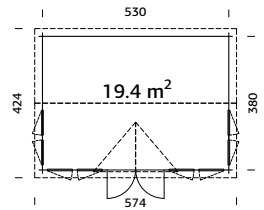

34 mm

A=234 cm
B=347 cm

19 mm

Window: real glass
Door: toughened glass

Option
3 rolls,
9 packs

Option
106631

CLAUDIA 19,4 M²

Art. No.: ● 102387 ● 102388 ● 102390 ● 102389