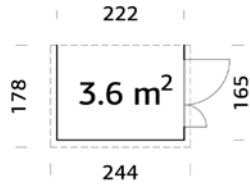

MIA 3,6 M²

Art. No.: ● 101076 ● 101077 ● 101079 ● 101078

16+32 mm

A=173 cm
B=210 cm

Included
16 mm

Option
1 roll