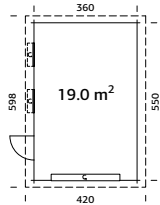

RASMUS 19,0 M² WITH SECTIONAL DOOR

Art. No.: ● 102419

44 mm

A=228 cm
B=253 cm

19 mm

Real glass

Option

6 rolls,

107172

Option

106628