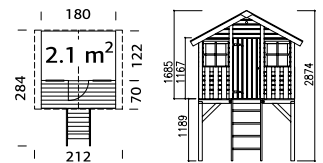

JESPER SET 3

TOWER WITH ROOF
+ CLIMBING WALL
+ SWING BEAM

Art. No.: ● 109496

Two swing seats included.
NB! Slide is an optional extra.

A=361 cm	A=90x90 mm	A=761 cm	A=120 cm	B=304 cm	B=70x70 mm	B=704 cm	3-14 years max 50 kg
B=304 cm	B=70x70 mm	B=704 cm	C=314 cm	Square wood			

SAM 2,4 M²

Art. No.: ● 101761

19 mm	A=149 cm B=194 cm	16 mm	Acryl-glass	Option 1 roll, 3 packs

STINA 3,1 M²

Art. No.: ● 101766

19 mm	A=149 cm B=193 cm	16 mm	Acryl-glass	Option 1 roll, 3 packs

TOBY 2,1 M²

Art. No.: ● 101129

16+28 mm	A=117 cm B=169/287 cm	16 mm	Acryl-glass	Option 1 roll, 2 packs

TOBY SWING BEAM

Art. No.: ● 109386

A=241 cm	A=90x90 mm	A=445 cm	3-14 years max 50 kg	Square wood
B=208 cm	B=70x70 mm	B=700 cm		
C=214 cm				