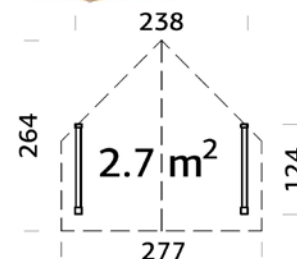

EXTENSION 3,1 m²

Anbauschuppen • Annexe • Trastero lateral • Annesso

Art. No.: ● 102801 ● 102802 ● 102804 ● 102803

MODEL SPECIFICATIONS

Log measurements:

163x235 cm

Volume: 5,5 m³

Door/window type: Garden

Door opening

measurements: 73x134 cm

Door sill: low, covered with stainless steel

Roof boards: 19 mm

Roof area: 4,9 m²

Roof gradient: 11,0°

CANOPY ROOF 4,3 M²

Schleppdach • Auvent • Alero • Tetto spiovente

Art. No.: ● 103168 ● 103169 ● 103171 ● 103170

MODEL SPECIFICATIONS

Log measurements:

144x290 cm

Volume: 10,0 m³

Roof boards: 19 mm

Roof area: 4,3 m²

Roof gradient: 16,0°

28 mm

A=160 cm
B=183 cm

Included
19 mm

OPTIONAL

Roofing felt (underlayer):
1 roll, SBS roofing material:
1 roll, roofing nails.

44x95 mm

A=210 cm
B=250 cm

-

OPTIONAL

Roofing felt (underlayer):
1 roll, SBS roofing material:
1 roll, shingles: 2 packs,
roofing nails.

NORDIC+ CANOPY ROOF 2,7 m²

Vordach • Auvent • Alero • Tetto spiovente

Art. No.: 108623

MODEL SPECIFICATIONS

Measurements: 264x277 cm

Volume: 9,6 m³

Roof boards: 19 mm

Roof area: 5,5 m²

Roof gradient: 20,0°

90x90 mm

A=213 cm
B=288 cm

28 mm

OPTIONAL

Roofing felt (underlayer): 2 rolls, SBS roofing material: 2 rolls, shingles: 2 packs, roofing nails.