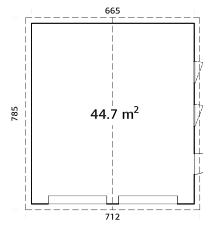

ANDRE 44,7 M² KIT

Art. No.: ● 108615

- 160 mm
- A=216 cm
  B=357 cm
- Roof: 19 mm
  Floor: -
- Double glass
- Option 11 rolls,
  23 packs
- Option 2 x
  106630