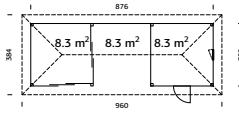

BIANCA SET 7 24,9 M²

N

28 mm

A=210 cm
B=323 cm

19 mm

Option

4 mm

5 mm

Door: real glass, Sliding door: toughened glass

Option
11 rolls,
18 packs