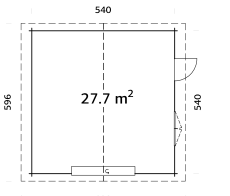

ROGER 27,7 M² WITH SECTIONAL DOOR

Art. No.: ● 102383 ● 102384 ● 102386 ● 102385

70 mm

A=230 cm
B=312 cm

19 mm

Double glass

Option 8 rolls,
14 packs

Option 106632