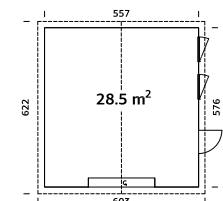

ANDRE 28,5 M² KIT

Art. No.: ● 108614

- 160 mm
- A=216 cm
B=337 cm
- Roof: 19 mm
Floor: -
- Double glass
- Option 7 rolls,
15 packs
- Option 107629+
106630

ANDRE 28,5 M² WITH SECTIONAL DOOR

Art. No.: ● 101167