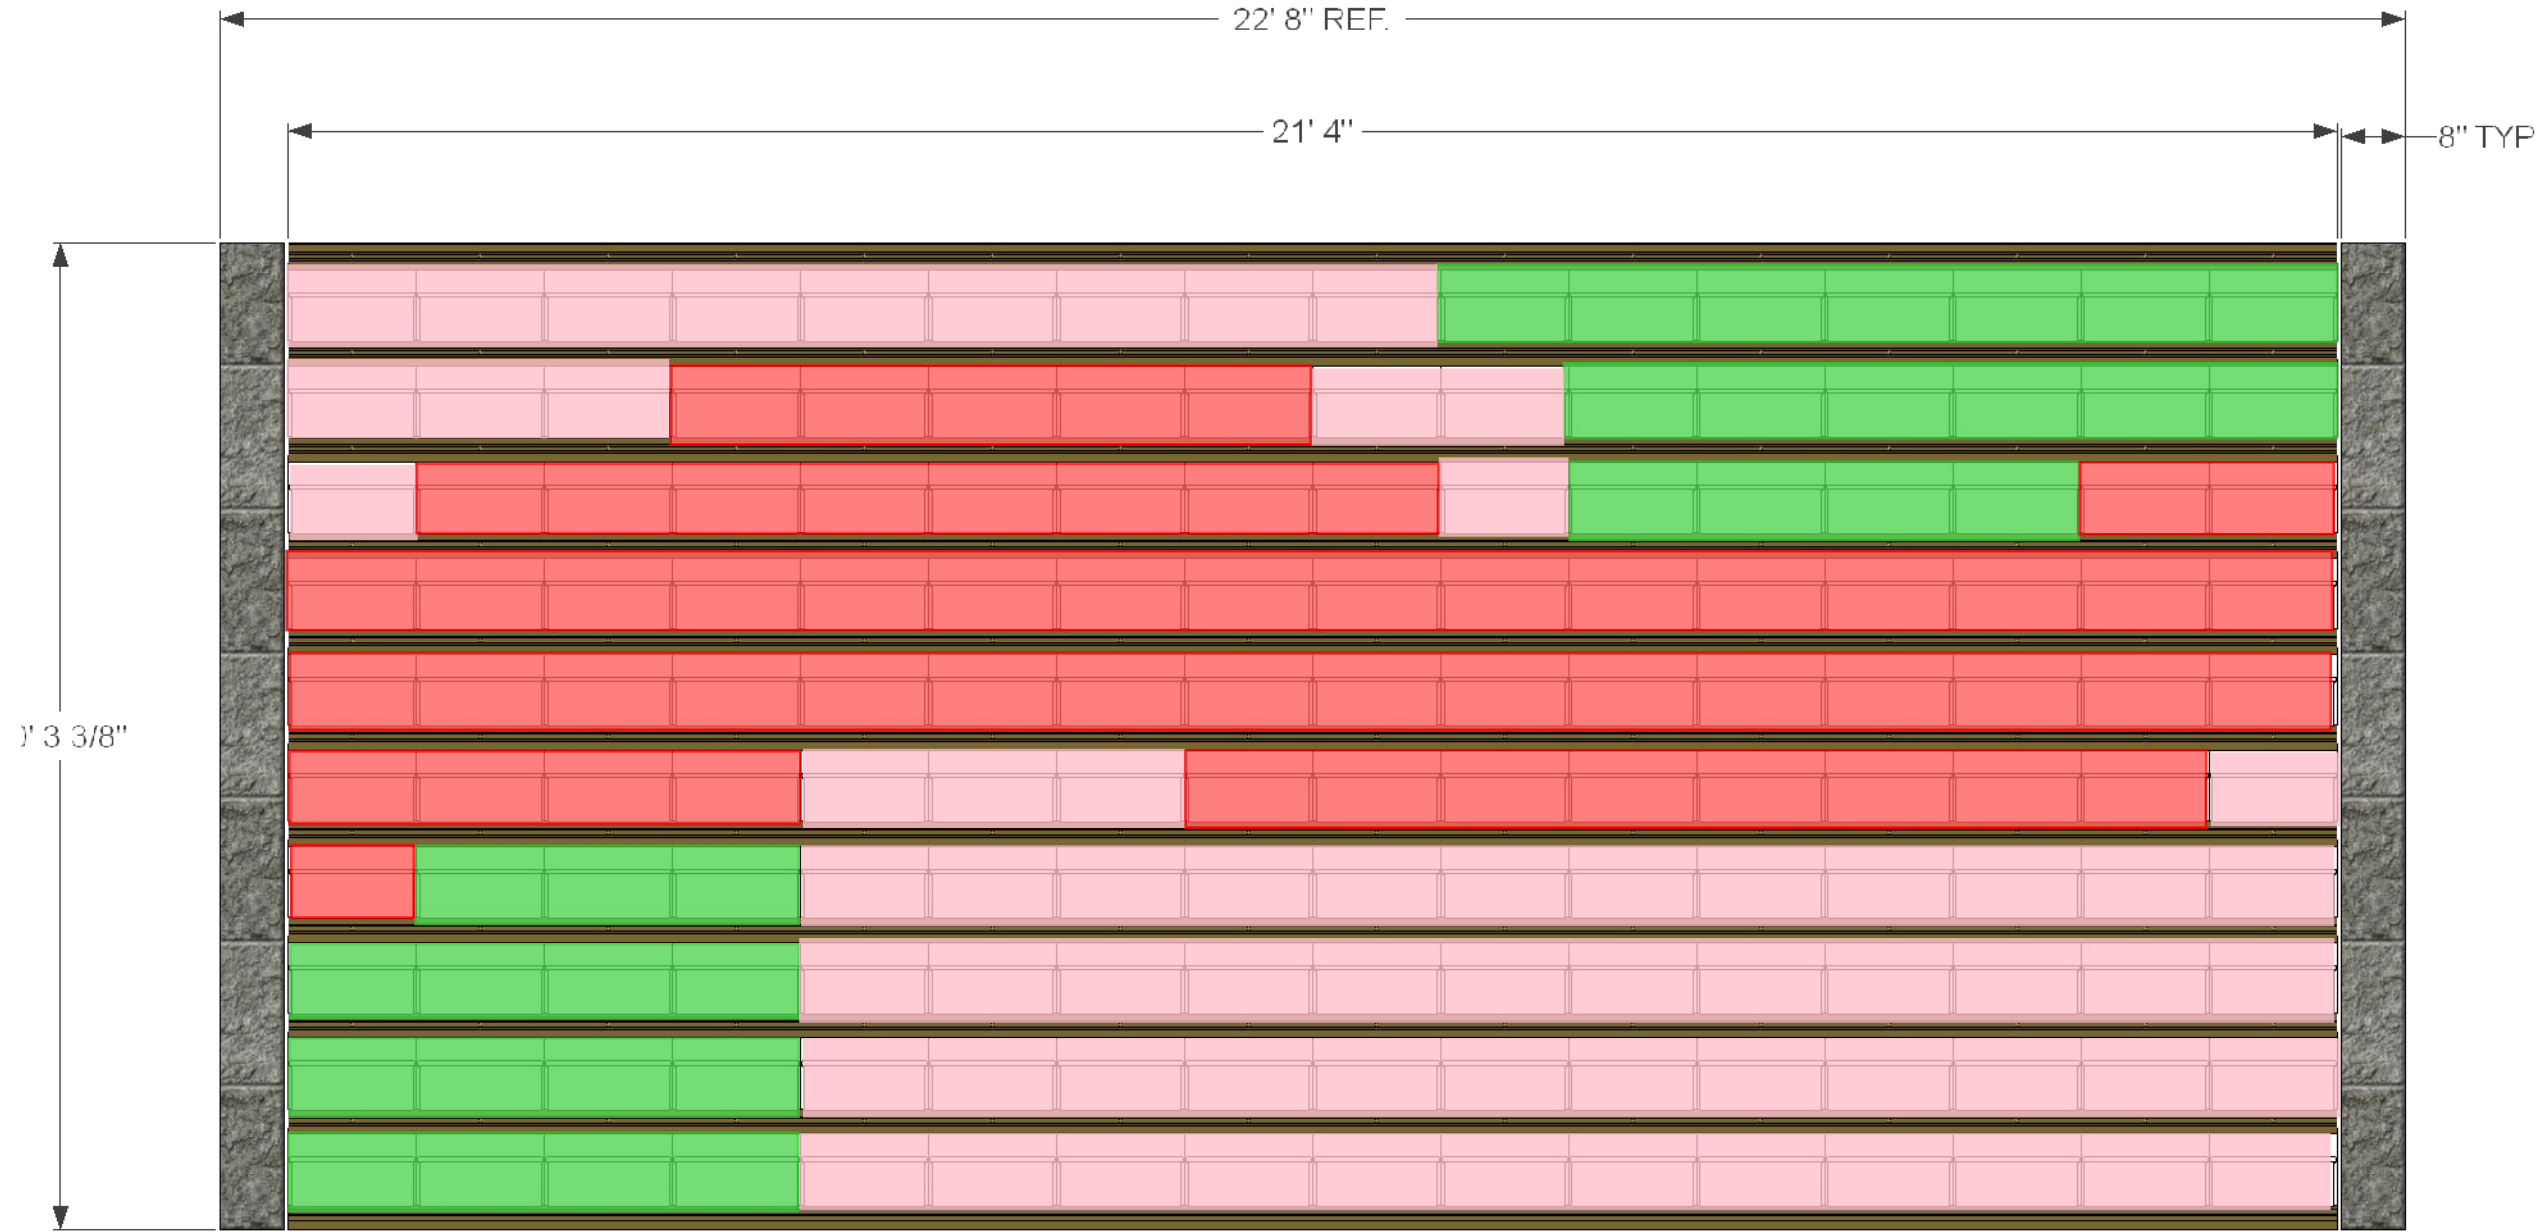

Example of plant pattern layout, for reference only

LiveWall  
Example

ISSUE  
7/31/23  
BY  
LVG

PROJECT  
6 Example

LiveWall®

LiveWall LLC  
PO Box 533,  
Spring Lake, MI 49456  
(877)-554-4065