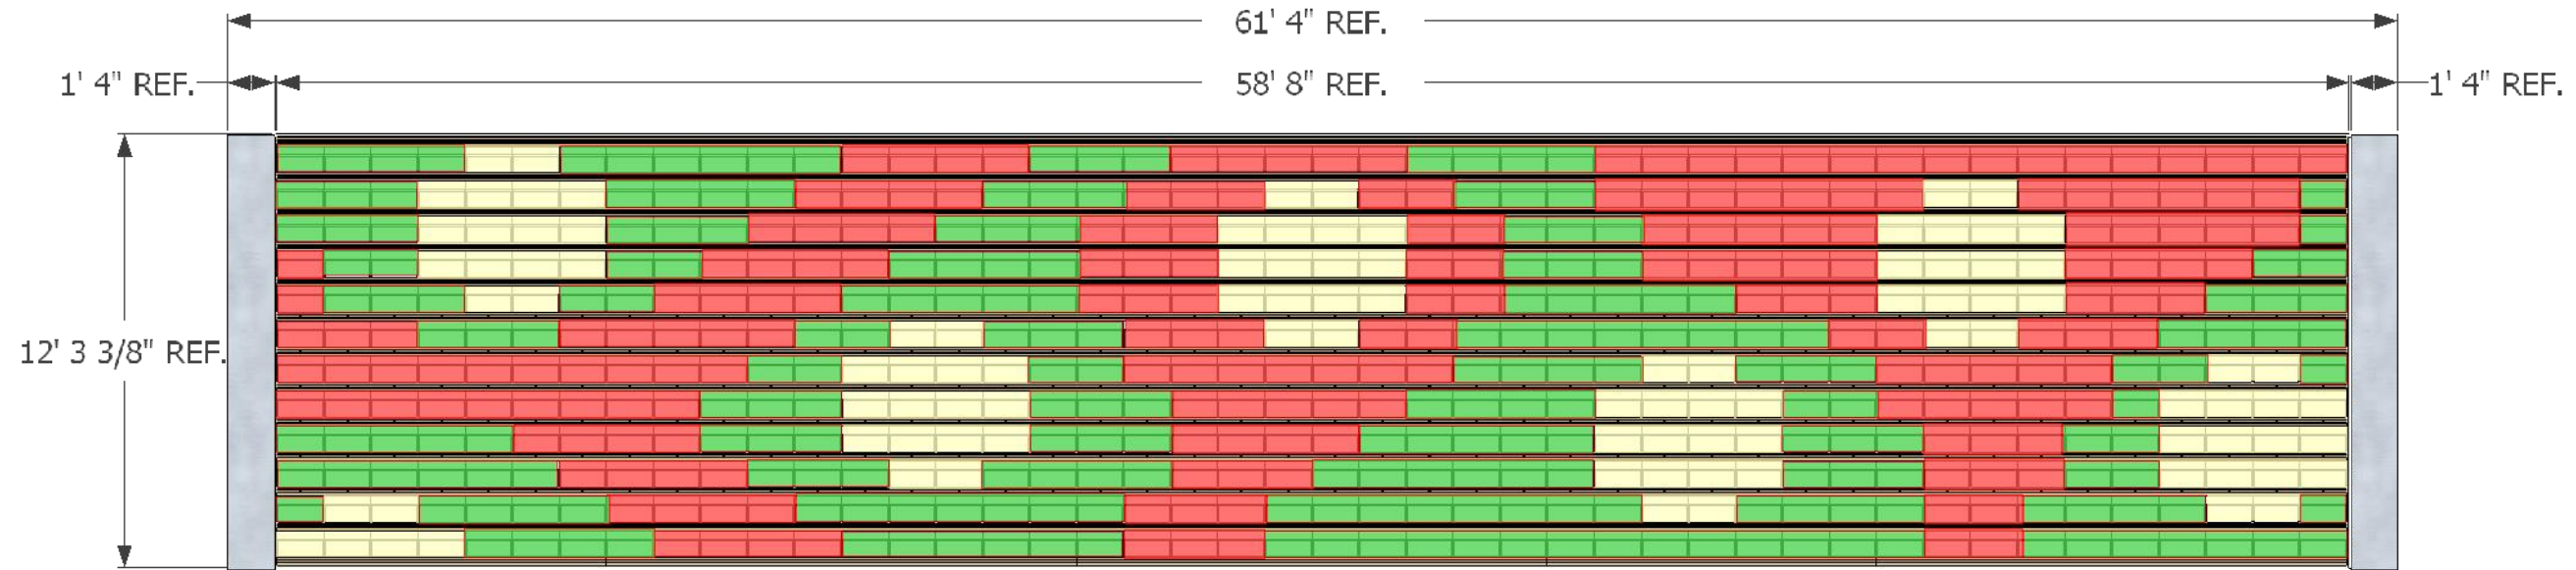

Example of plant pattern layout, for reference only

**LiveWall
Example**

ISSUE
7/31/23

BY
LVG

PROJECT
3 Example

LiveWall LLC
PO Box 533,
Spring Lake, MI 49456
(877)-554-4065