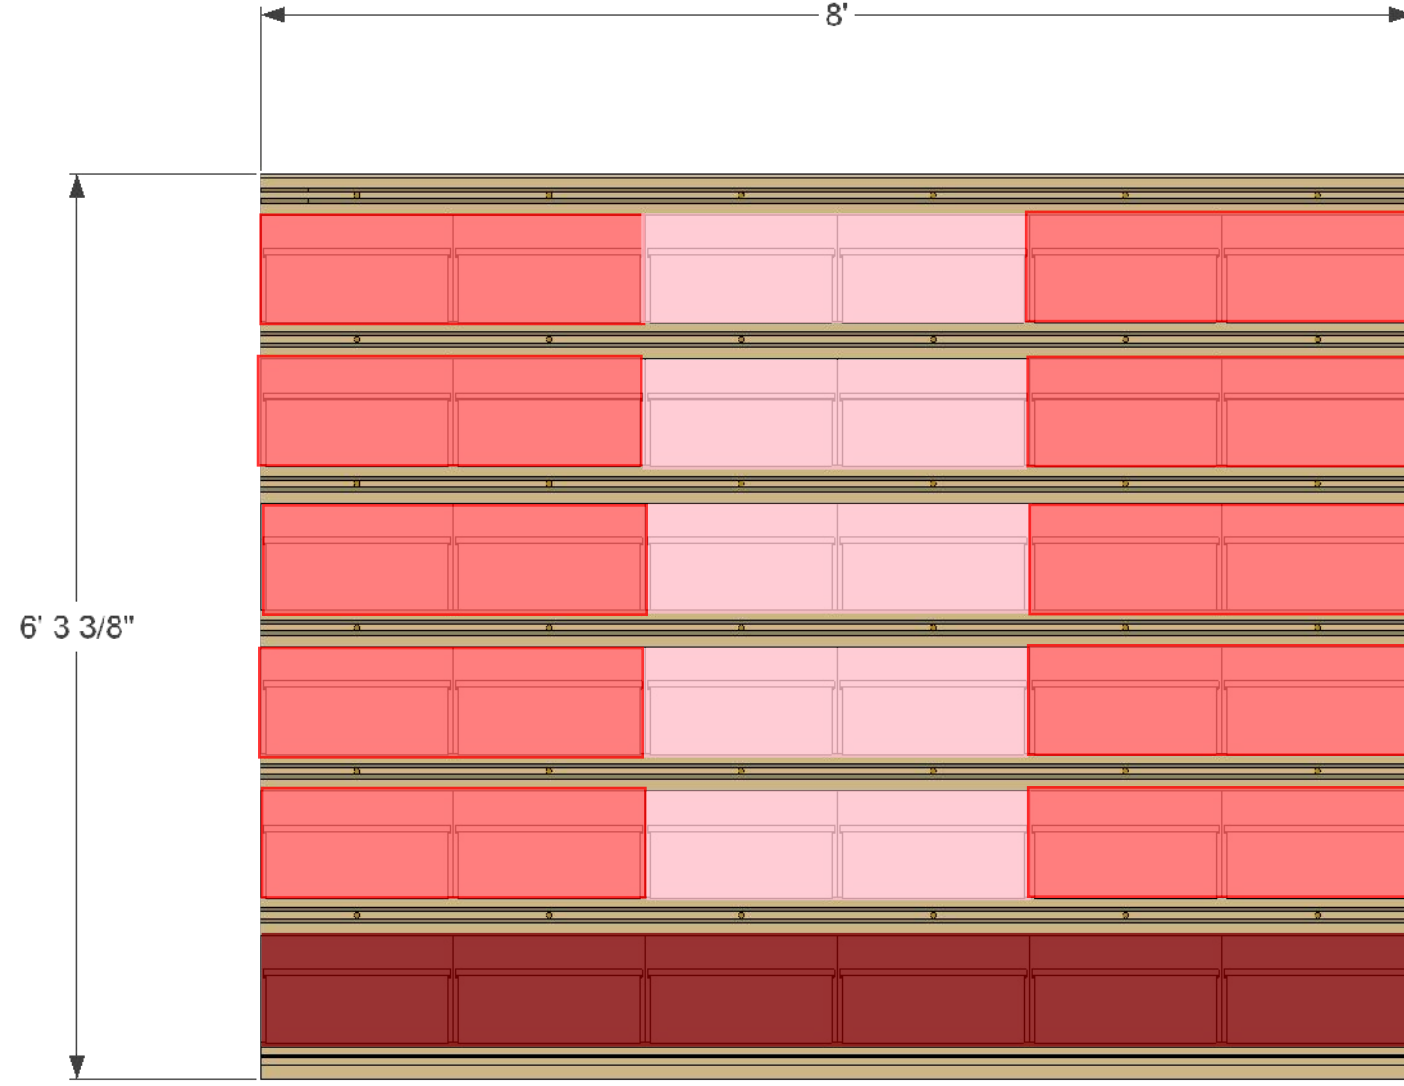

Example of plant pattern layout, for reference only

LiveWall
Example

ISSUE
7/31/23

BY
LVG

PROJECT
1 Example

LiveWall®

LiveWall LLC
PO Box 533,
Spring Lake, MI 49456
(877)-554-4065