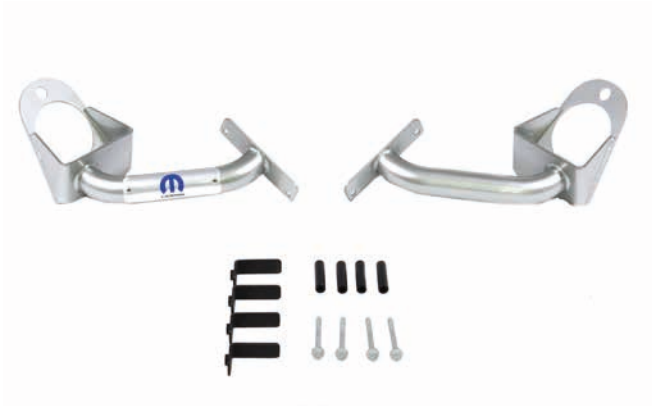

P5160082AB

DOMESTRUT ENGINE COMPARTMENT / SHAKER

Strengthens the chassis, reduces engine vibrations and also visually enhances your engine compartment.

OEM MOPAR / SET OF 2
ONLY FOR SHAKER MODELS
FROM MY 2011-2021