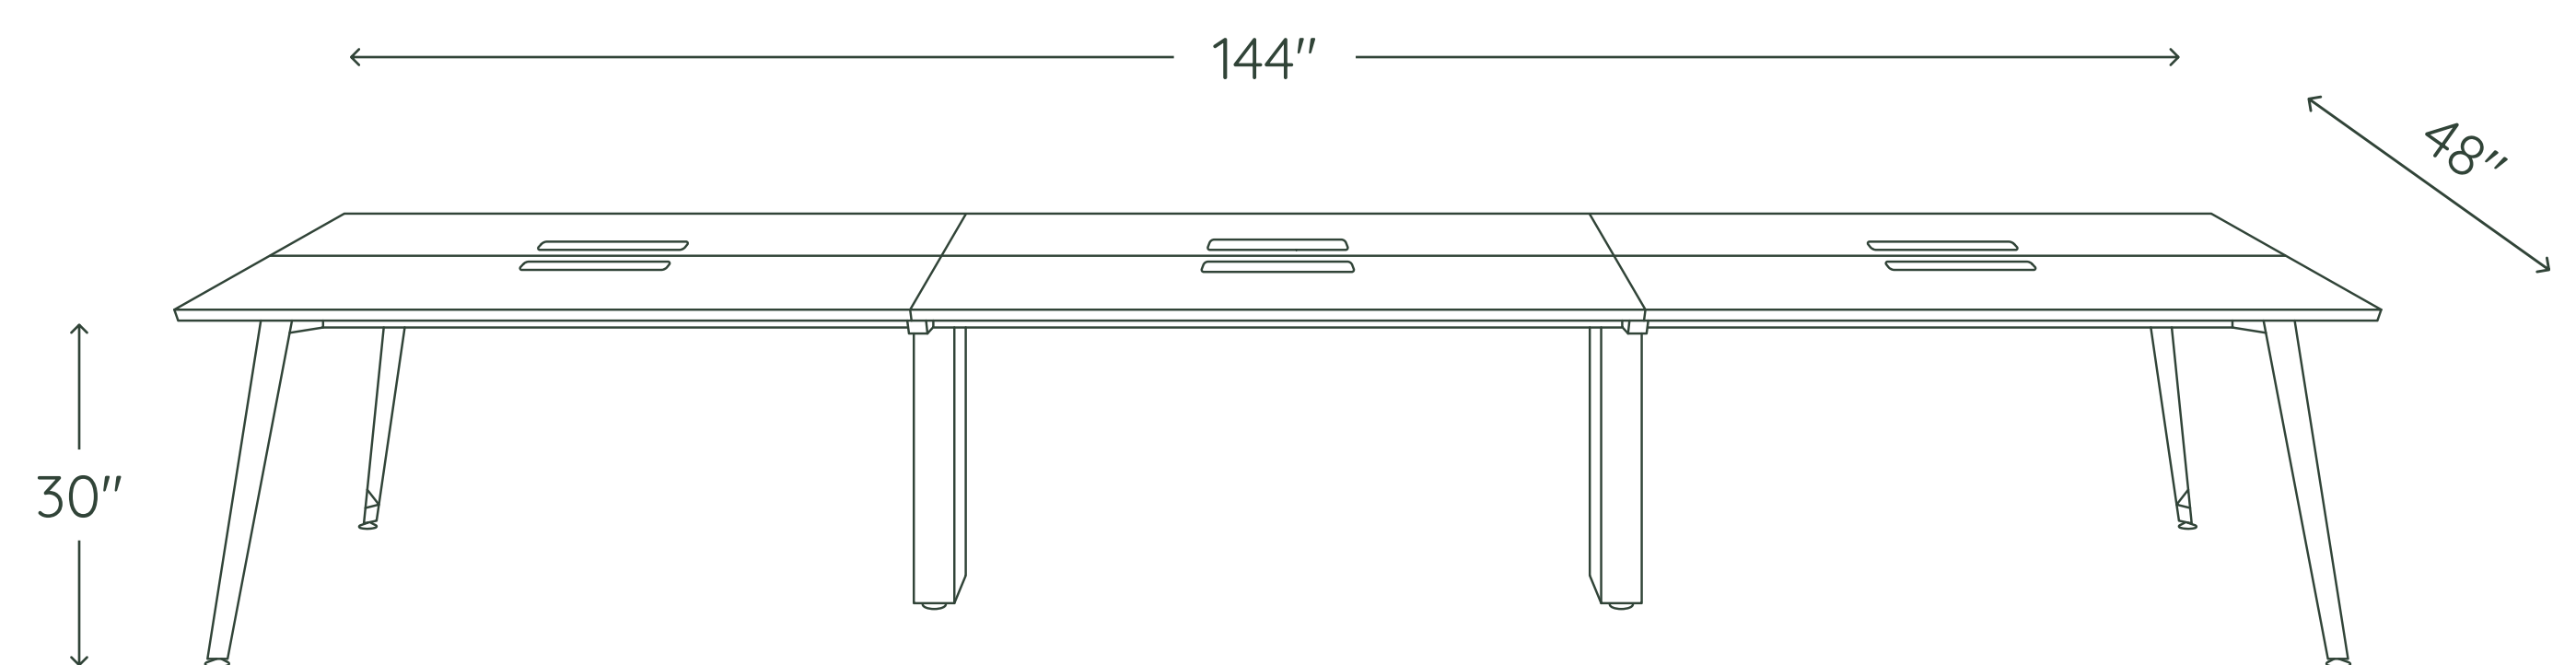

SPECIFICATIONS

Workstation size

Weight: 350 lbs

48x24: 48"W x 24"D x 30"H

Max capacity: 650 lbs

OPTIONAL ADD ONS

In-Desk Power

With five AC outlets, one USB-B port, and one USB-C port, your desk will be ready to power your workday.