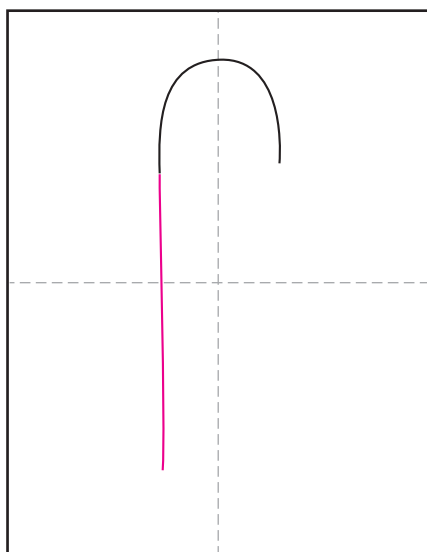

# Draw an Easy Penguin

1. Scan to see a YouTube video.

2. Start the head and for the back.

3. Come back up with a curve.

4. Add a belly and flipper.

5. Add the eye and beak.

6. Draw two feet.

7. Add a circle of ice with an edge.

8. Draw a water line and a sun.

9. Trace with a marker and color.