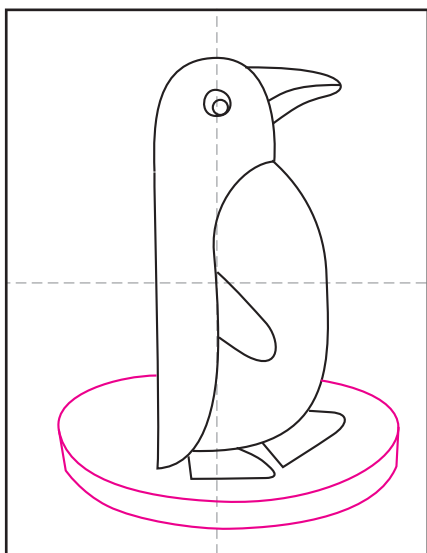

# Draw an Easy Penguin

1. Scan to see a YouTube video.

2. Start the head and for the back.

3. Come back up with a curve.

4. Add a belly and flipper.

5. Add the eye and beak.

6. Draw two feet.

7. Add a circle of ice with an edge.

8. Draw a water line and a sun.

9. Trace with a marker and color.