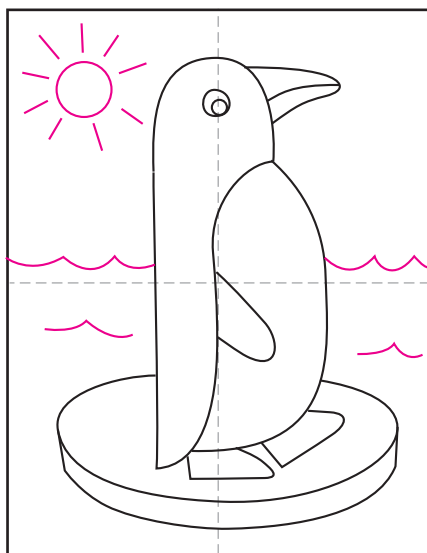

# Draw an Easy Penguin

1. Scan to see a YouTube video.

2. Start the head and for the back.

3. Come back up with a curve.

4. Add a belly and flipper.

5. Add the eye and beak.

6. Draw two feet.

7. Add a circle of ice with an edge.

8. Draw a water line and a sun.

9. Trace with a marker and color.