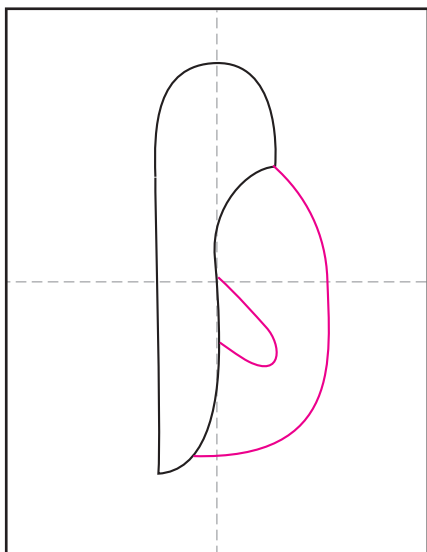

# Draw an Easy Penguin

1. Scan to see a YouTube video.

2. Start the head and for the back.

3. Come back up with a curve.

4. Add a belly and flipper.

5. Add the eye and beak.

6. Draw two feet.

7. Add a circle of ice with an edge.

8. Draw a water line and a sun.

9. Trace with a marker and color.