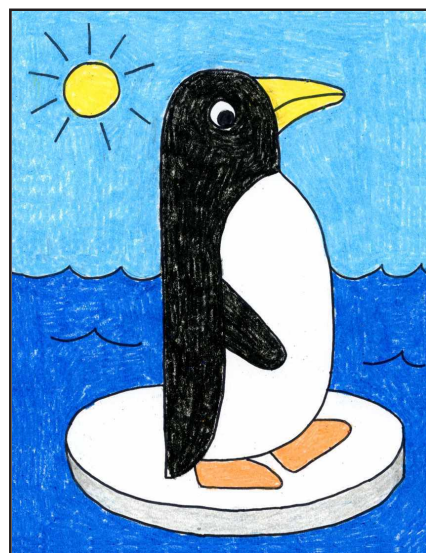

# Draw an Easy Penguin

1. Scan to see a YouTube video.

2. Start the head and for the back.

3. Come back up with a curve.

4. Add a belly and flipper.

5. Add the eye and beak.

6. Draw two feet.

7. Add a circle of ice with an edge.

8. Draw a water line and a sun.

9. Trace with a marker and color.