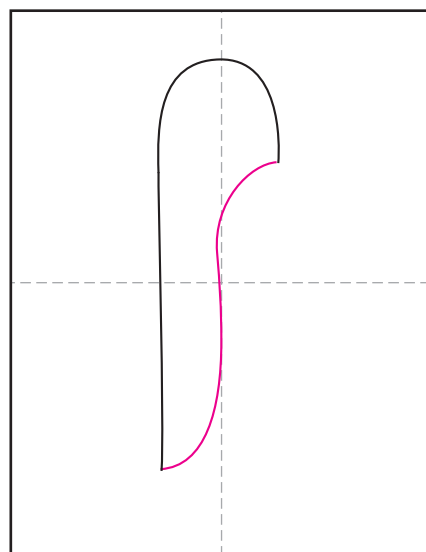

# Draw an Easy Penguin

1. Scan to see a YouTube video.

2. Start the head and for the back.

3. Come back up with a curve.

4. Add a belly and flipper.

5. Add the eye and beak.

6. Draw two feet.

7. Add a circle of ice with an edge.

8. Draw a water line and a sun.

9. Trace with a marker and color.