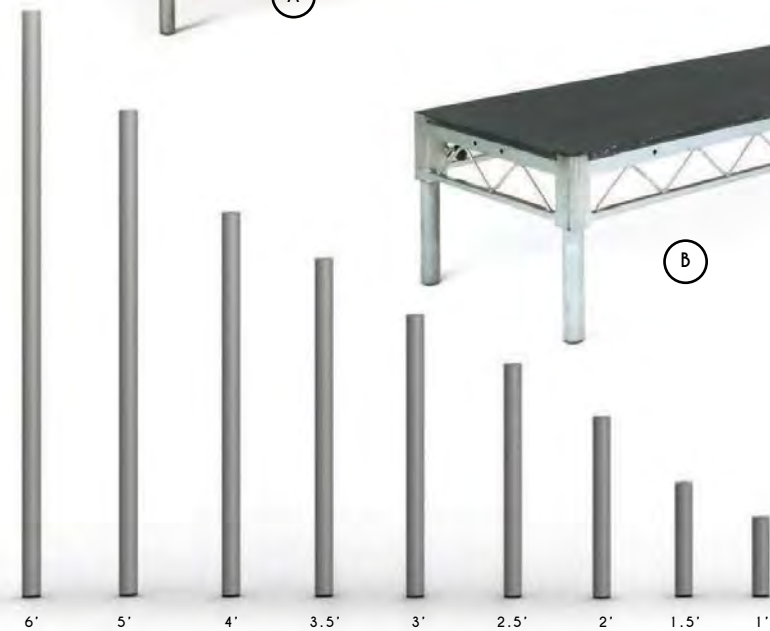

AVAILABLE LEG SIZES