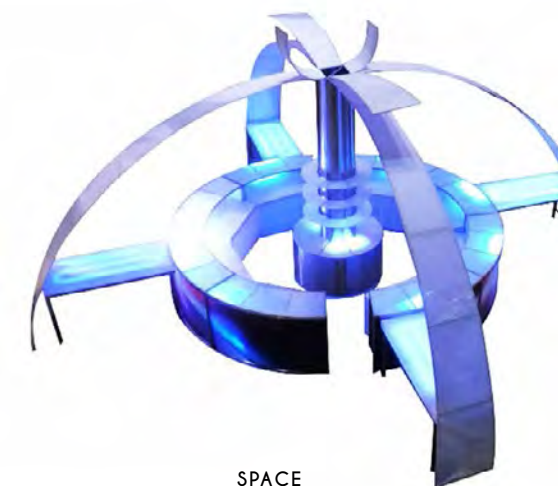

SPACE
33"Wx15"H
MODULAR TRANSLUCENT PLEXI
& OPTIONAL LED LIGHTING

BARS